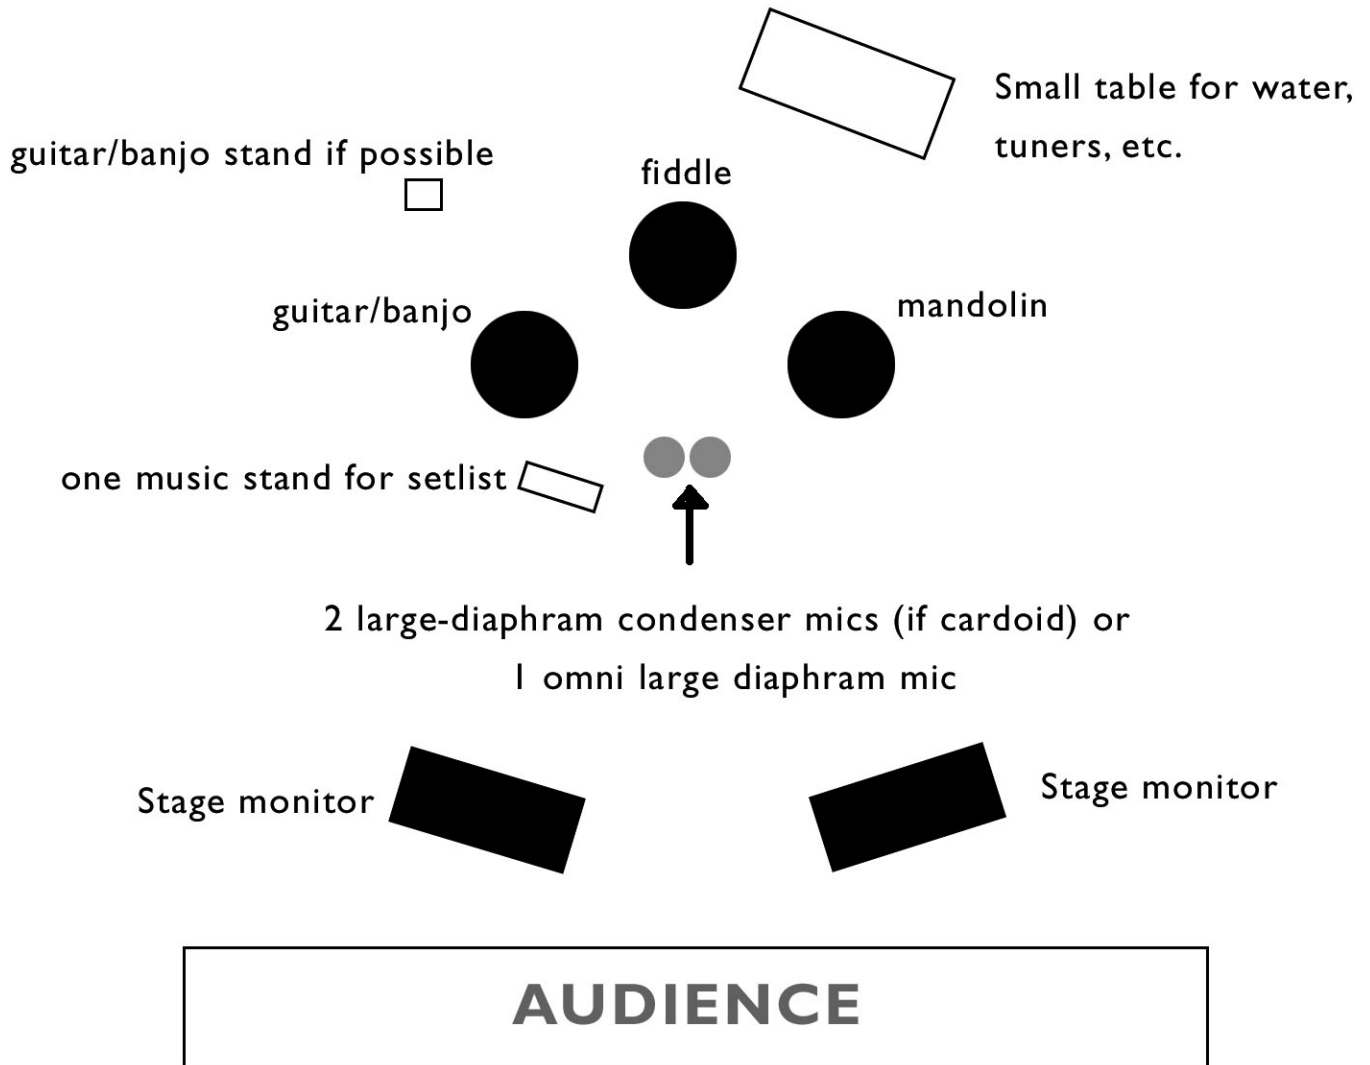

Stage Plot for RedDog

www.reddogseattle.com

Doug Yule - fiddle

Cary Lung - mandolin

Tom Collicott - guitar and banjo

Note: Band can work without stage monitors if there are feedback issues with the single mic setup. If we can get a little volume out of the monitors before feedback that would be great.

If the single mic setup is not feasible because of equipment limitations we would need 3 instrument mics and 3 vocal mics, setup as close together as possible.

Cell phone contact number for the band: 206-484-8430